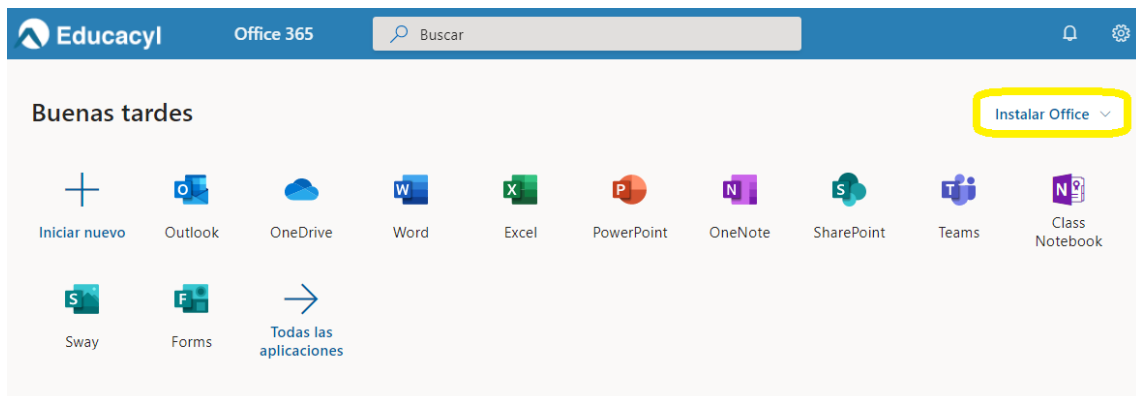

3. DESCARGARLO EN EL ORDENADOR (a través de www.office.com)