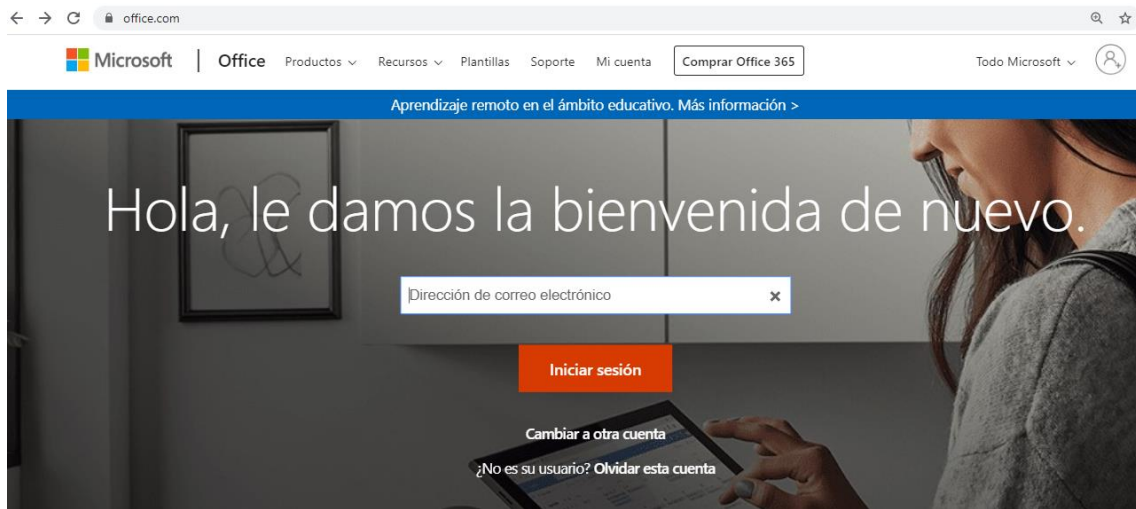

2. ACCESO A TRAVÉS DE OFFICE (www.office.com)