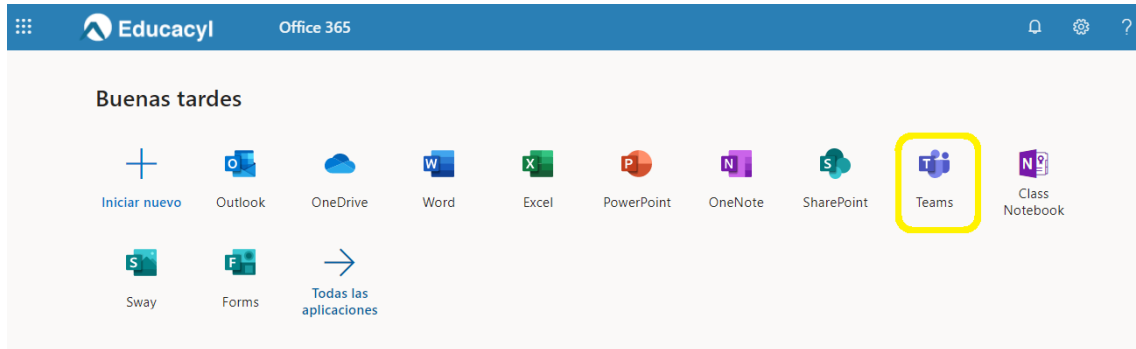

2. ACCESO A TRAVÉS DE OFFICE (www.office.com)